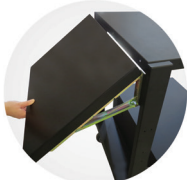

# Newcastle PC Series Powered Industrial Carts

Get more done in more places with the heavy-duty cart that supports even the most power-thirsty devices

The PC Series cart is a versatile platform that not only provides the same flexible mobility as our lighter carts, but allows for expanded possibilities with room for a laser printer, supplies, inventory and more. With a 30" or 48" tabletop, it can actually serve as a mobile workspace that has plenty of room for your laptop and your paperwork too.

Optional folding shelf accessory increases work surface

Available in 30" or 48" tabletop means greater configuration possibilities

Optional slide-out shelf can support a wide variety of equipment up to 60 lbs.