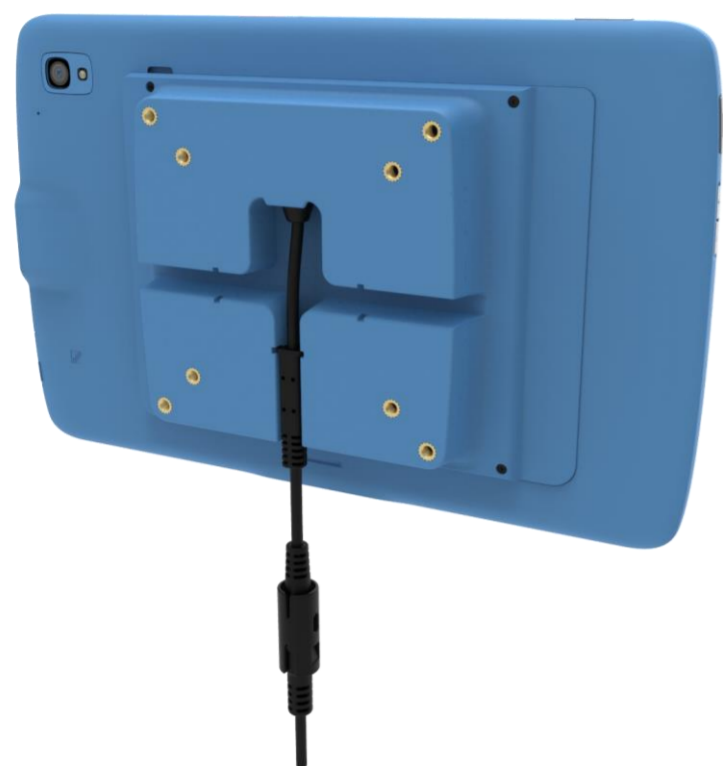

SKU# CRDCUP-4S-ET5TOET4

Replacement kit for conversion of ET5X multi-slot cradle to ET4X multi-slot cradle.

- Supports conversion from ET5X multi-slot cradle SKU# CRD-ET5X-SE4CO3-01.
- Also supports conversion from select ET5X multi-slot cradle SKU# CRD-ET5X-SE4CO2-01 with base identifier AS-000254-11 or greater
- Does not include the T-adapters needed to hold ET4X tablets.

Sold separately:

- Required T-adapters for tablets to place in cups SKU# ADP-ET4X-10T4S1-04 for 10".

T-adapters for 10" tablets used in multi slot cradles

SKU# ADP-ET4X-10T4S1-04

Optional T-adapter for 10" ET40-HC and ET45-HC for use in ET4X Four Slot Cradle (Pack of 4).

- Used as a spare/replacement of T-adapters or for use with cradle cup replacement kit
- T-adapter in each device slot can be flipped/rotated to accommodate HC tablet with or without HC hand strap.

VESA Mounting options with power

VESA mounting for versatility

Create an ability to mount ET40-HC and ET45-HC tablet to any VESA mount.

- Ideal for customers that have fixed kiosk need, bedside patient information/entertainment system.