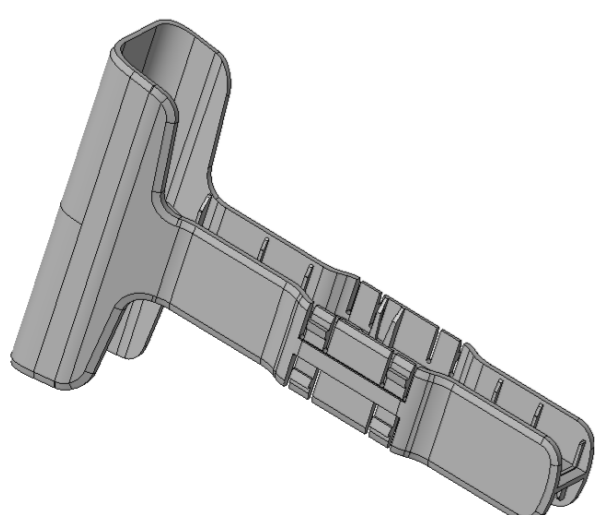

Sold separately:

- Power supply SKU# PWR-BGA12V108W0WW and DC cable SKU# CBL-DC-381A1-01.
- Country-specific AC line cord (options listed in this document) compatible with the power supply SKU.

Device cradle cup replacement kit

SKU# CRDCUP-4S-ET5TOET4

Replacement kit for conversion of ET5X multi-slot cradle to ET4X multi-slot cradle.

- Supports conversion from ET5X multi-slot cradle SKU# CRD-ET5X-SE4CO3-01.
- Also supports conversion from select ET5X multi-slot cradle SKU# CRD-ET5X-SE4CO2-01 with base identifier AS-000254-11 or greater
- Does not include the T-adapters needed to hold ET4X tablets.

Sold separately:

- Required T-adapters for tablets to place in cups SKU# ADP-ET4X-10T4S1-04 for 10".

T-adapters for 10" tablets used in multi slot cradles

SKU# ADP-ET4X-10T4S1-04

Optional T-adapter for 10" ET40-HC and ET45-HC for use in ET4X Four Slot Cradle (Pack of 4).