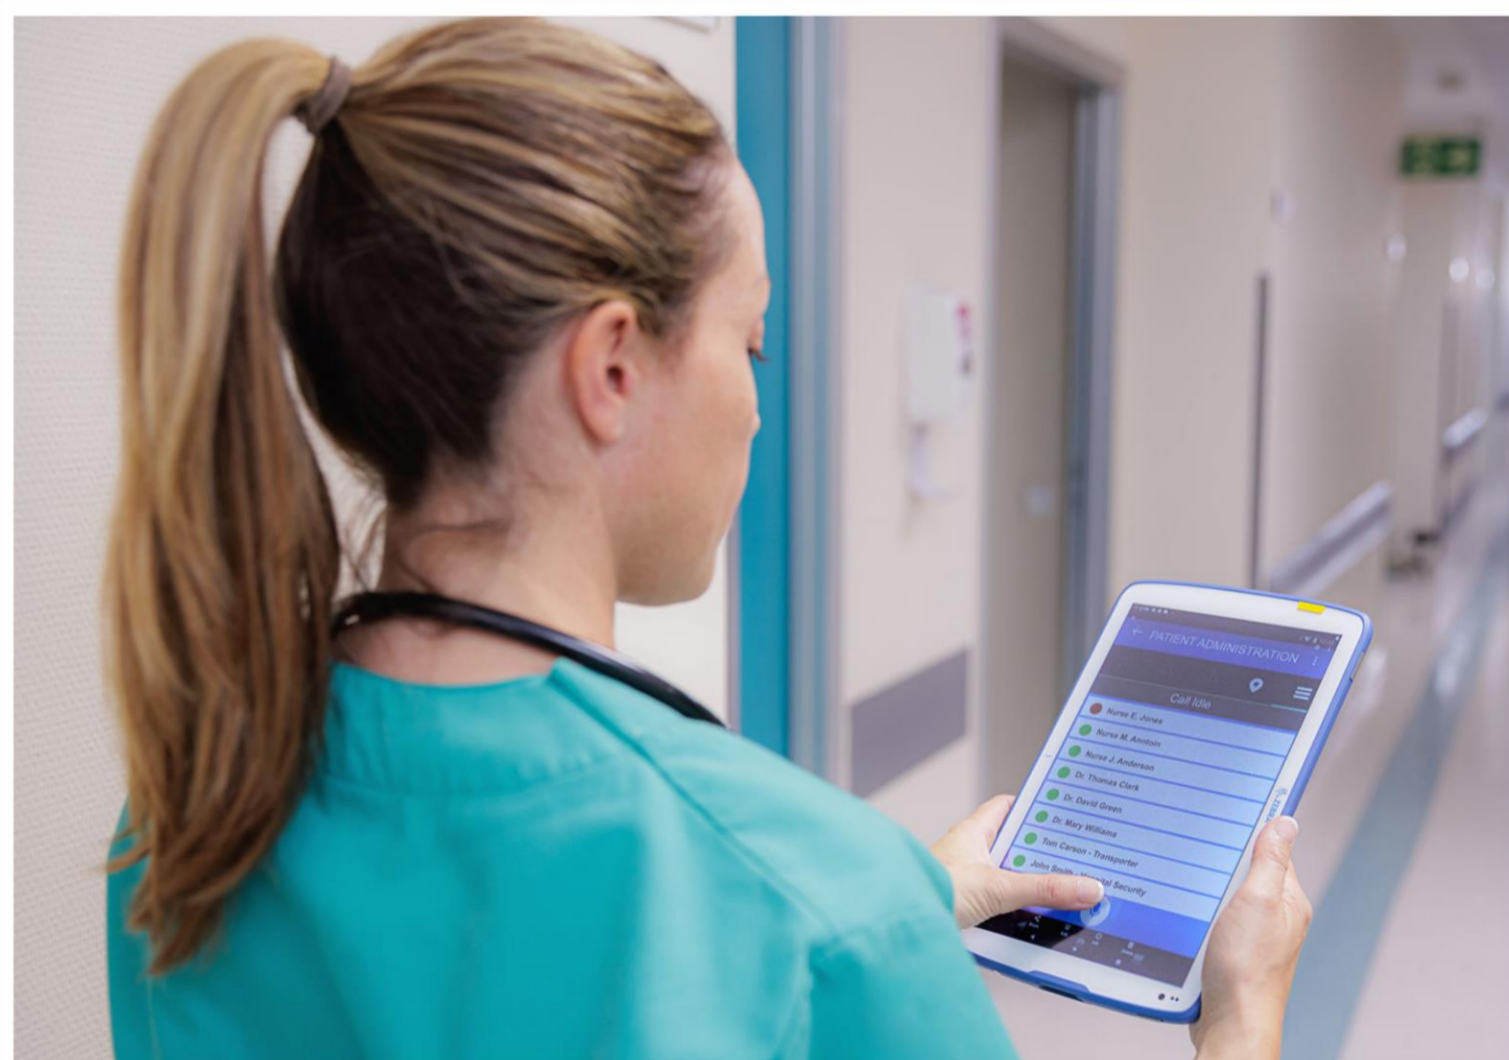

ET40-HC and ET45-HC Accessories Guide

**Rugged tablets built to meet the demands
of healthcare — and your budget**

For the latest version of this guide and more,
please visit www.zebra.com/et4x-hc

June 2022

V1.0