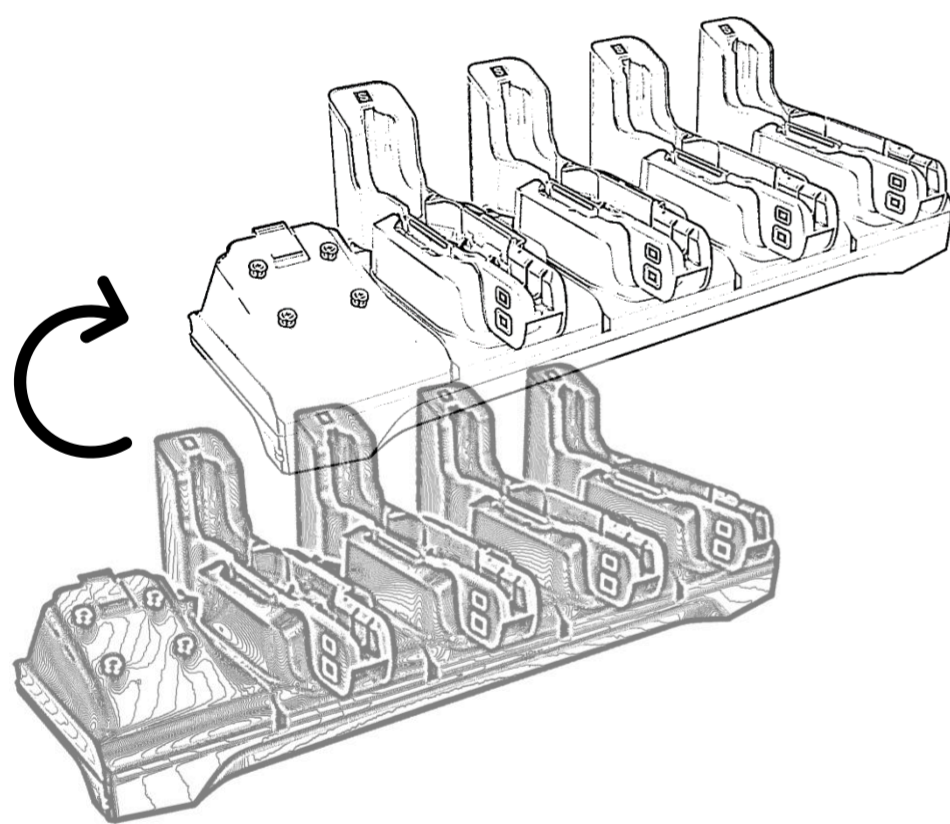

Device cradle cup replacement kit

SKU# CRDCUP-4S-ET5TOET4

Replacement kit for conversion of ET5X multi-slot cradle to ET4X multi-slot cradle.

- Supports conversion from ET5X multi-slot cradle SKU# CRD-ET5X-SE4CO3-01.
- Also supports conversion from select ET5X multi-slot cradle SKU# CRD-ET5X-SE4CO2-01 with base identifier AS-000254-11 or greater
- Does not include the T-adapters needed to hold ET4X tablets.

Sold separately:

- Required T-adapters for tablets to place in cups SKU# ADP-ET4X-10T4S1-04 for 10".