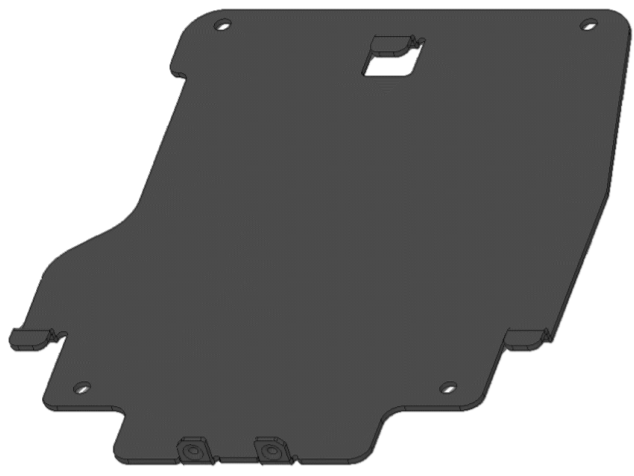

Stand and related accessories

Desktop Mounting Plate

SKU# BRKT-ET4X-DSKPS-01

Desktop Mounting Plate for Presentation Stand

- Enables secure mounting of Presentation Stand to the desk/table
- Provides additional security against theft of the stand and blocks the bottom USB and power ports