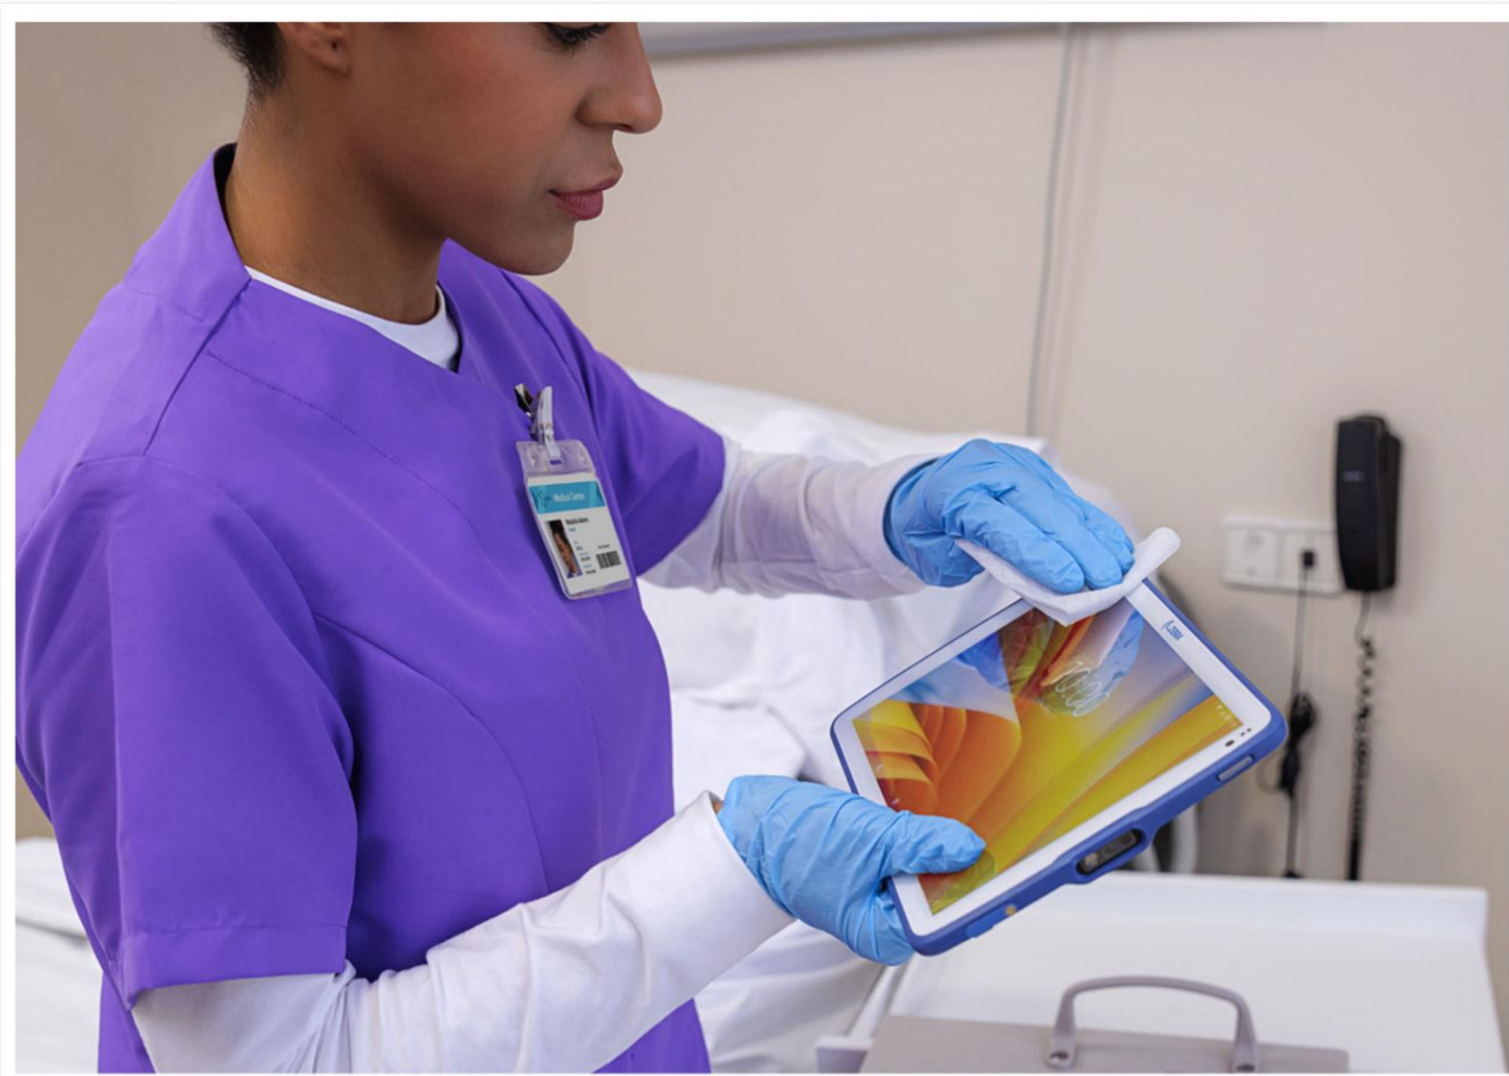

ET40-HC and ET45-HC Accessories Guide

**Rugged tablets built to meet the demands
of healthcare — and your budget**

For the latest version of this guide and more,
please visit www.zebra.com/et4x-hc

June 2022

V1.0