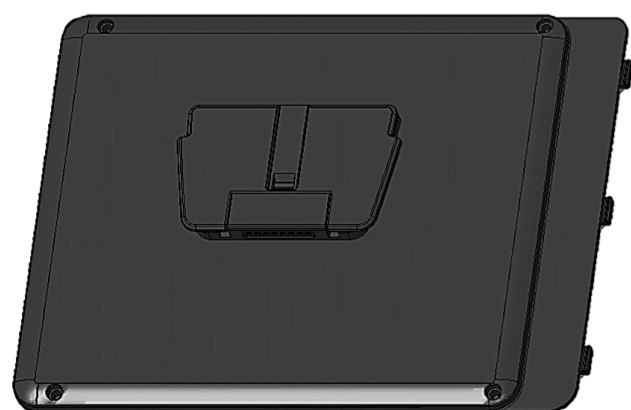

Battery Door Adapter for Presentation Stand

SKU# [MISC-ET4X-BTDPS-01](#)

Battery Door for 10" ET4X tablets to provide secure mounting to the Presentation Stand

- Replaces existing battery cover and screws down to back of tablet